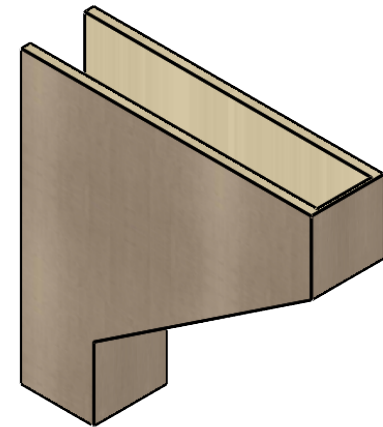

ITEM NUMBER: CORU08X32X32CLERCPR

8"W X 32"D X 32"H SERIES 1 THIN CLEMMONS ROUGH CEDAR TIMBERTHANE FAUX WOOD CORBEL, PRIMED

SIDE PROFILE

FRONT PROFILE

ISOMETRIC

EKENA MILLWORK
2300 WEST MAIN ST.
CLARKSVILLE, TX 75426
TOLL FREE: 866-607-0453
WWW.EKENAMILLWORK.COM

NOTES

1. INSTALLATION TO BE COMPLETED IN ACCORDANCE WITH MANUFACTURER'S SPECIFICATIONS.
2. DRAWING MAY NOT BE TO SCALE
3. THIS DRAWING IS INTENDED FOR DESIGN AND PLANNING PURPOSES ONLY.
4. ALL INFORMATION CONTAINED HEREIN WAS CURRENT AT THE TIME OF DEVELOPMENT BUT MUST BE REVIEWED AND APPROVED BY THE PRODUCT MANUFACTURER TO BE CONSIDERED ACCURATE.
5. TIMBERTHANE ARCHITECTURAL PRODUCTS ARE MADE FROM HIGH DENSITY URETHANE AND COME FACTORY PRIMED