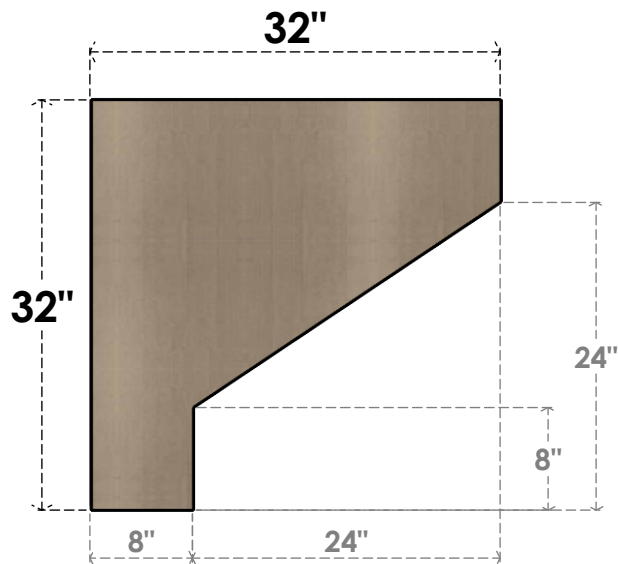

ITEM NUMBER: CORU08X32X32CLERCPR

8"W X 32"D X 32"H SERIES 1 THIN CLEMMONS ROUGH CEDAR TIMBERTHANE FAUX WOOD CORBEL, PRIMED

SIDE PROFILE

FRONT PROFILE

ISOMETRIC

EKENA MILLWORK
2300 WEST MAIN ST.
CLARKSVILLE, TX 75426
TOLL FREE: 866-607-0453
WWW.EKENAMILLWORK.COM

NOTES

1. INSTALLATION TO BE COMPLETED IN ACCORDANCE WITH MANUFACTURER'S SPECIFICATIONS.
2. DRAWING MAY NOT BE TO SCALE
3. THIS DRAWING IS INTENDED FOR DESIGN AND PLANNING PURPOSES ONLY.
4. ALL INFORMATION CONTAINED HEREIN WAS CURRENT AT THE TIME OF DEVELOPMENT BUT MUST BE REVIEWED AND APPROVED BY THE PRODUCT MANUFACTURER TO BE CONSIDERED ACCURATE.
5. TIMBERTHANE ARCHITECTURAL PRODUCTS ARE MADE FROM HIGH DENSITY URETHANE AND COME FACTORY PRIMED