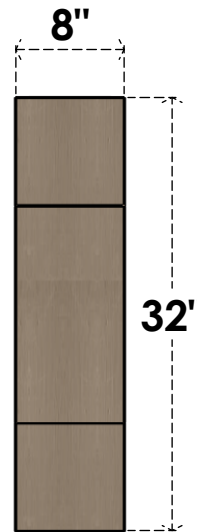

ITEM NUMBER: CORU08X32X32CLERCPR

8"W X 32"D X 32"H SERIES 1 THIN CLEMMONS ROUGH CEDAR TIMBERTHANE FAUX WOOD CORBEL, PRIMED

SIDE PROFILE

FRONT PROFILE

ISOMETRIC

EKENA MILLWORK
2300 WEST MAIN ST.
CLARKSVILLE, TX 75426
TOLL FREE: 866-607-0453
WWW.EKENAMILLWORK.COM

NOTES

1. INSTALLATION TO BE COMPLETED IN ACCORDANCE WITH MANUFACTURER'S SPECIFICATIONS.
2. DRAWING MAY NOT BE TO SCALE
3. THIS DRAWING IS INTENDED FOR DESIGN AND PLANNING PURPOSES ONLY.
4. ALL INFORMATION CONTAINED HEREIN WAS CURRENT AT THE TIME OF DEVELOPMENT BUT MUST BE REVIEWED AND APPROVED BY THE PRODUCT MANUFACTURER TO BE CONSIDERED ACCURATE.
5. TIMBERTHANE ARCHITECTURAL PRODUCTS ARE MADE FROM HIGH DENSITY URETHANE AND COME FACTORY PRIMED